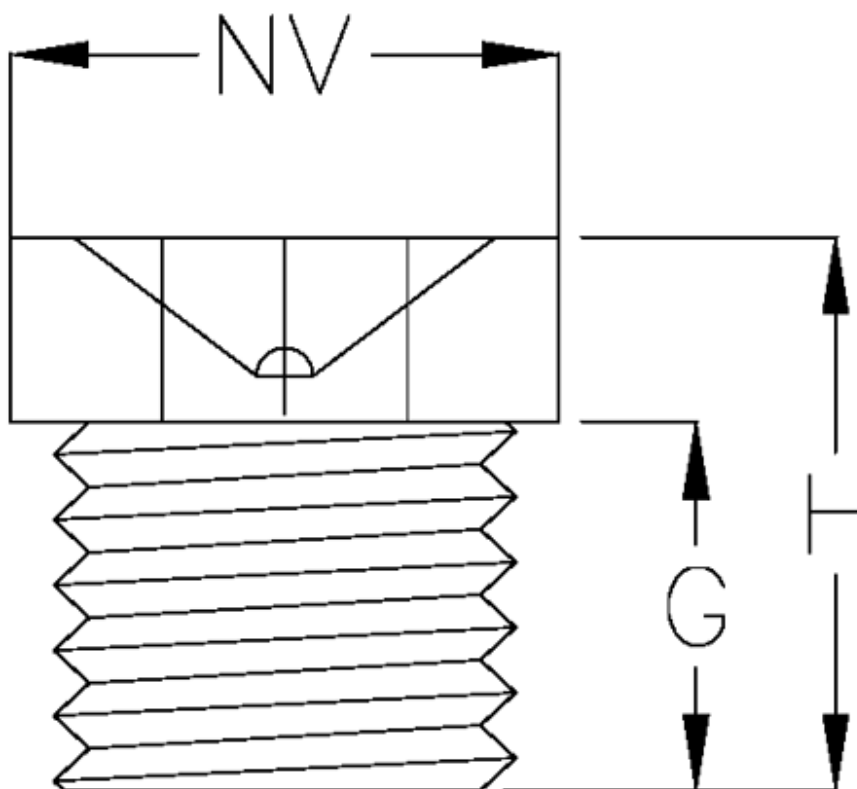

Data Sheet

Article number: 53091101

Description: KLEE Flush type lubrication nipple DIN 3405
D1 straight, G1/8

Measures

G = 6.0
H = 9.0
NV = 10.9
Thread = G1/8